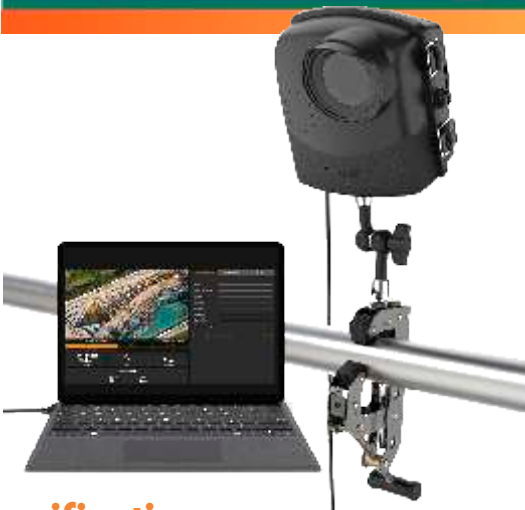

1080p
FULL HD

brinno
brilliant innovation

Brinno BCC2000 Plus Timelapse Camera

Timelapse
Camera
Bundle

Specification

Item Weight	2.53 ounces
Product Dimensions	12x10x10 inches
Item Model Number	BCC2000 Plus
Batteries	2 AA Batteries Required.
Colour Name	One Pack
Special Features	Time Lapse
Weight	2.9 Kg
Dimensions (WxHxD) (mm)	60 x 70.6 x 42.4